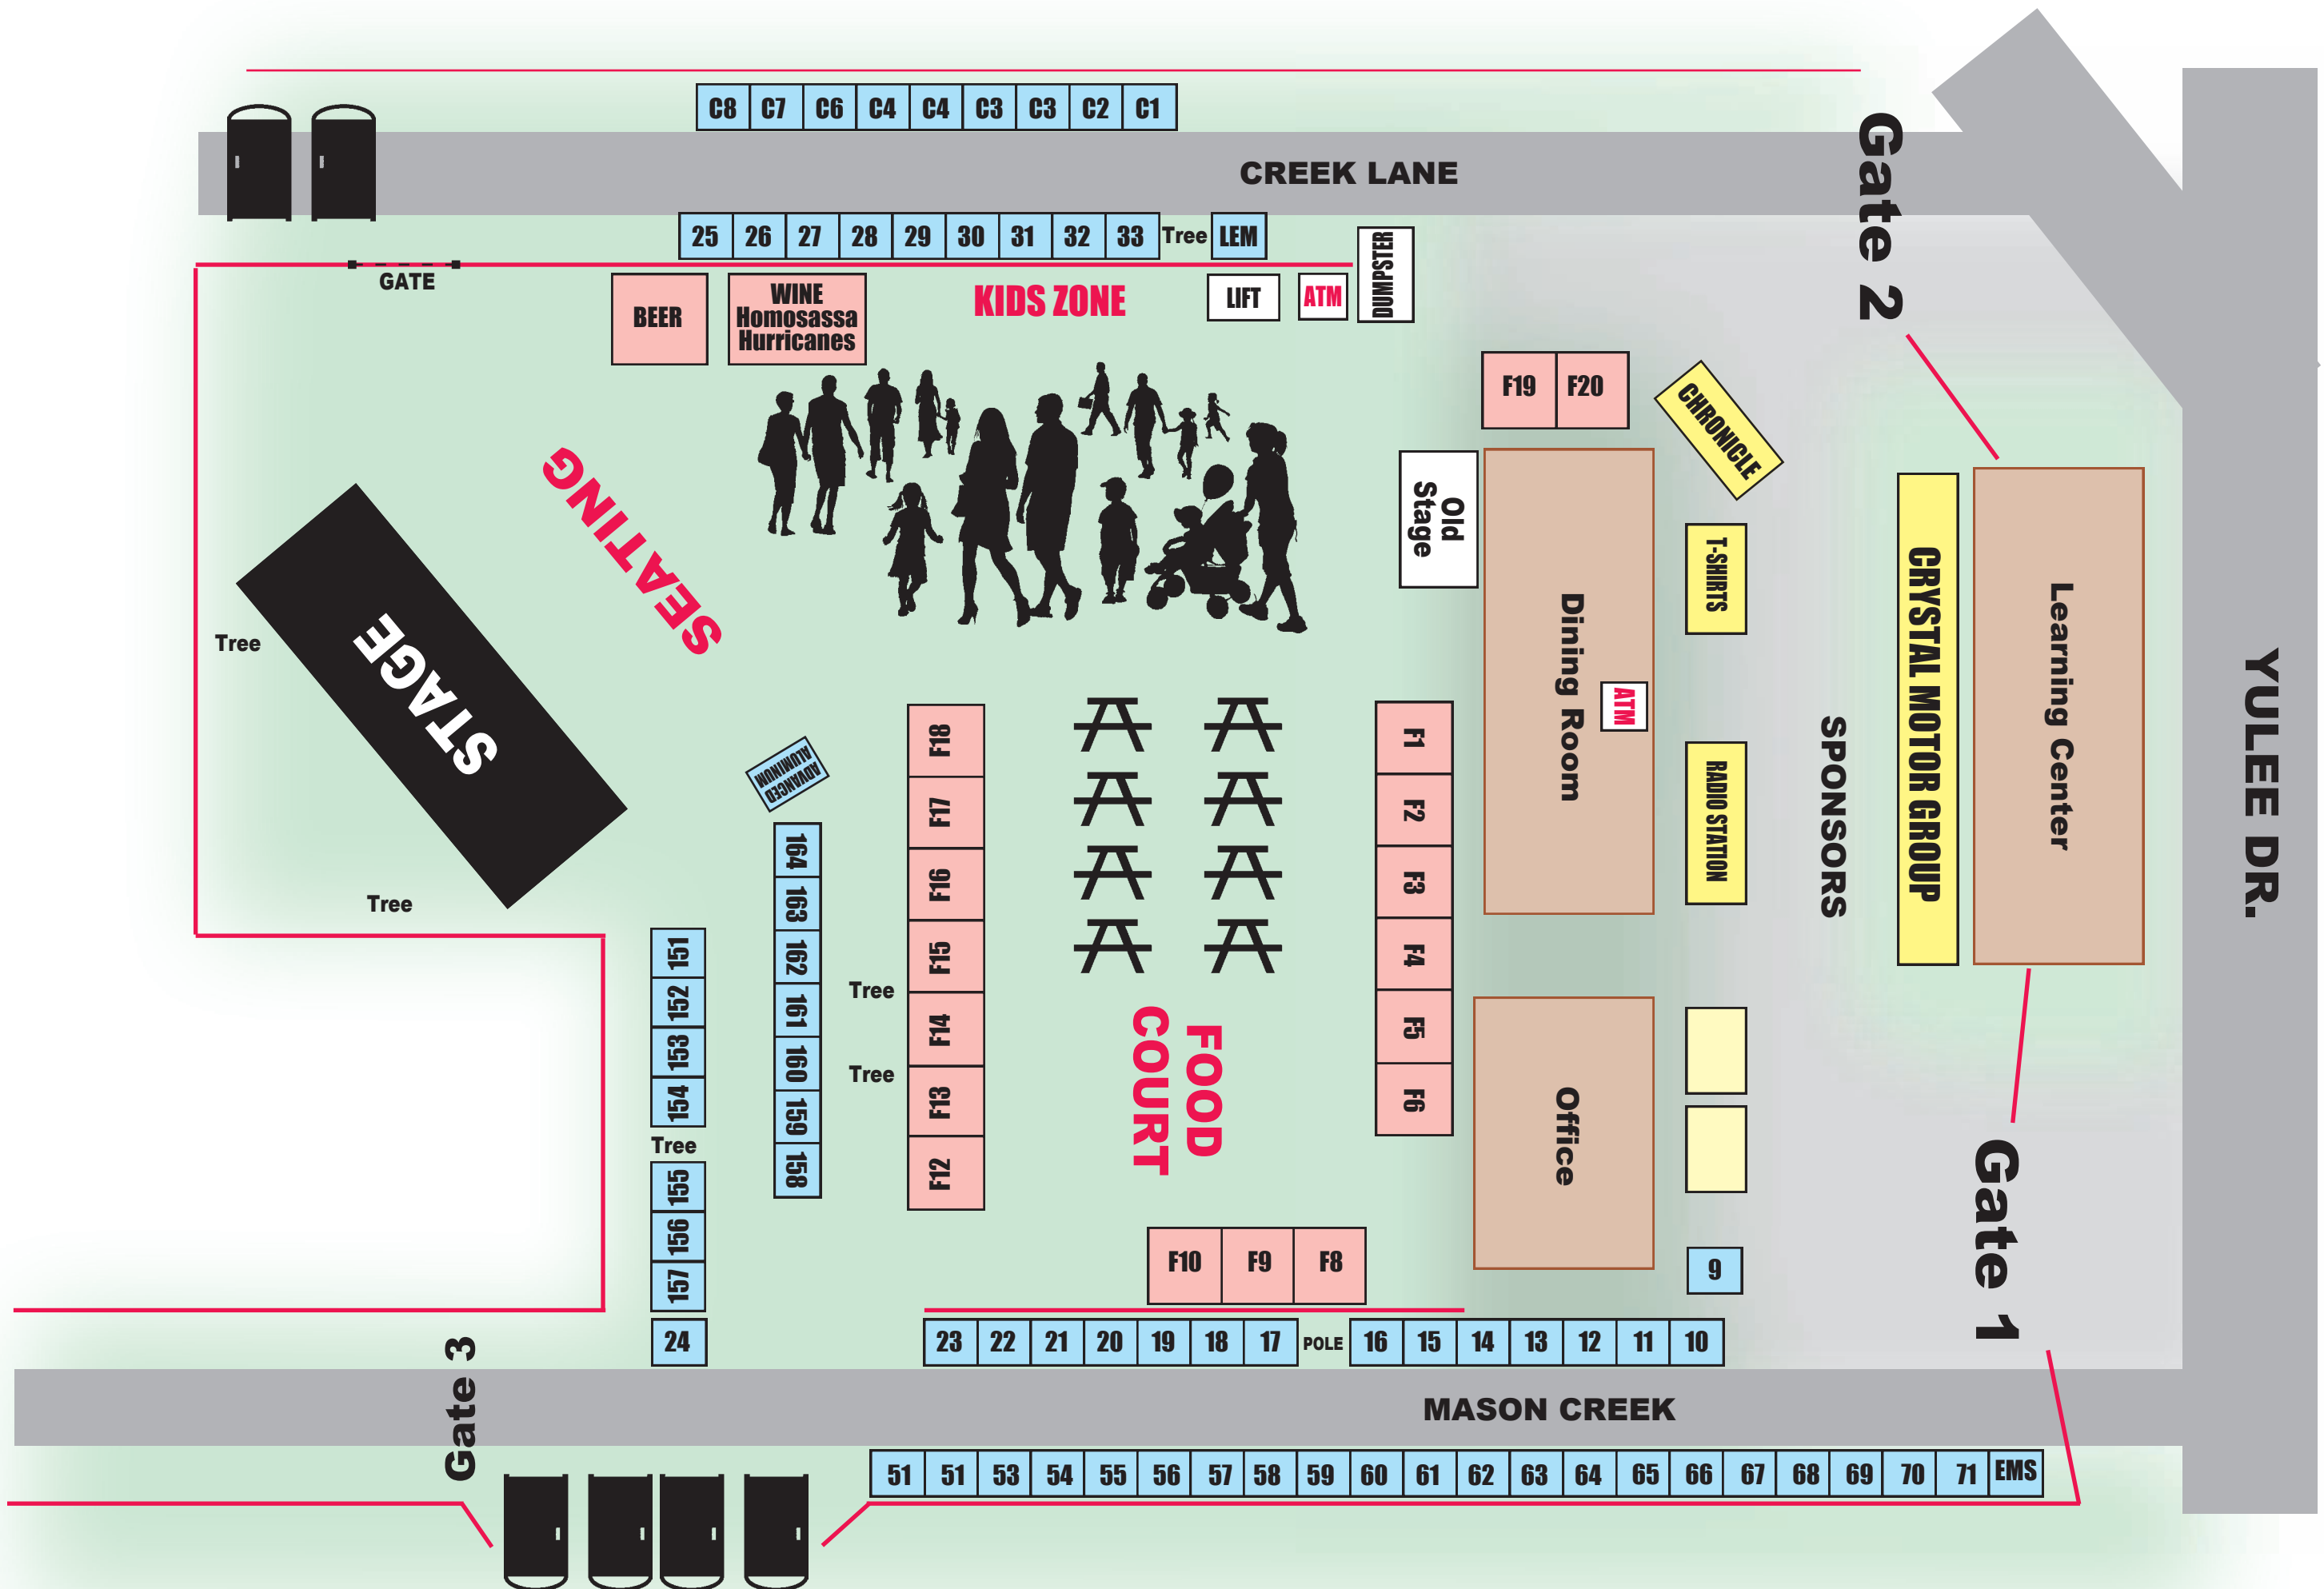

Homosassa Elementary School

YULEE DR.

Gate 1

Gate 2

Gate 3

CREEK LANE

MASON CREEK

CRYSTAL MOTOR GROUP

SPONSORS

Learning Center

CHRONICLE

T-SHIRTS

RADIO STATION

9

Dining Room

ATM

Office

Old Stage

F1 F2 F3 F4 F5 F6

F10 F9 F8

FOOD COURT

Tables in Food Court

F12 F13 F14 F14 F15 F16 F17 F18

164 163 162 161 160 159 158

151 152 153 154 155 156 157 24

23 22 21 20 19 18 17 POLE 16 15 14 13 12 11 10

51 51 53 54 55 56 57 58 59 60 61 62 63 64 65 66 67 68 69 70 71 EMS

C8 C7 C6 C4 C4 C3 C3 C2 C1

25 26 27 28 29 30 31 32 33 Tree LEM DUMPSTER

BEER WINE Homosassa Hurricanes

KIDS ZONE

LIFT ATM DUMPSTER

SEATING

STAGE

Tree

Tree

MINIMUM AGE 13

GATE